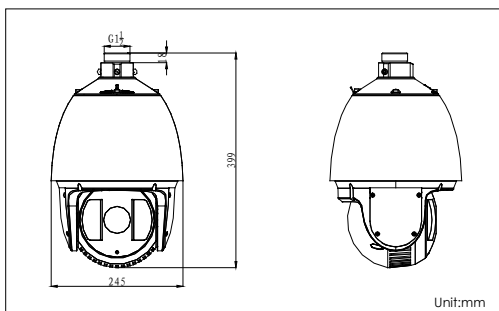

Dimensions

Accessories

Available models

- DS-2DF7276-AW: 24VAC, wiper, outdoor
- DS-2DF7274-AW: 24VAC, wiper, outdoor

	DS-2DF7276-AW	DS-2DF7274-AW
Camera		
Image sensor	1/3" Progressive Scan CMOS	
Effective pixel	1320K pixels	
Min. Illumination	Color: 0.3lux (F1.6,1/30 sec,50 IRE, AGC on); 0.02lux (F1.6,1/1 sec, 50 IRE, AGC on); B/W: 0.02lux (F1.6,1/1 sec, 50 IRE, AGC on); 0.002lux (F1.6,1/1 sec, 50 IRE, AGC on); 0 lux with IR	Color: 0.3lux (F1.4,1/30 sec,50 IRE, AGC on); 0.02lux (F1.4,1/1 sec, 50 IRE, AGC on); B/W: 0.02lux (F1.4,1/1 sec, 50 IRE, AGC on); 0.002lux (F1.4,1/1 sec, 50 IRE, AGC on); 0 lux with IR
White balance	Auto / Manual / ATW / Indoor / Outdoor / Daylight lamp / Sodium lamp	
AGC	Auto / Manual	
S / N ratio	≥ 55dB	
Digital noise reduction	3D DNR	
Backlight compensation	HLC / BLC	
Wide dynamic range	Digital WDR	
Shutter speed	50Hz: 1~1/30,000s; 60Hz: 1~1/30,000s	
Day & Night	IR Cut Filter	
Digital zoom	16X	
Privacy masking	24 privacy masks programmable, optional multiple colors and mosaics	
Focus mode	Auto / Semiautomatic / Manual	
Enhancement	Defog	
Lens		
Focal length	4.3 ~ 129.0mm, 30X optical zoom	4.3 ~ 86mm, 20X optical zoom
Zoom speed	Approx 3s (Optical Wide-Tele)	Approx. 5s (Optical Wide-Tele)
Angle of view	57.4 ~ 2.8 degree (Wide-Tele)	54.1 ~ 3.2 degree (Wide-Tele)
Min. Working distance	10 ~ 1,500mm(Wide-Tele)	
Aperture range	F1.6 ~ F5.0	F1.4~ F2.6
Pan and Tilt		
Smart tracking	Support	
Pan / Tilt range	Pan: 360° endless; Tilt: -2° ~ 90° (Auto Flip)	
Pan / Tilt speed	Pan Manual Speed: 0.1° ~ 160°/s, Pan Preset Speed: 240°/s Tilt Manual Speed: 0.1° ~ 120°/s, Tilt Preset Speed: 200°/s	
Proportional zoom	Rotation speed can be adjusted automatically according to zoom multiples	
Number of preset	300	
Patrol	8 patrols, up to 32 presets per patrol	
Pattern	4 patterns, with the recording time not less than 10 minutes per pattern	
Power-off memory	Support	
Park action	Preset / Patrol / Pattern / Pan scan / Tilt scan / Random scan / Frame scan / Panorama scan	
PTZ position display	Support	
Preset freezing	Support	
Scheduled task	Preset / Patrol / Pattern / Pan scan / Tilt scan / Random scan / Frame scan / Panorama scan/Dome reboot/Self-test action/Alarm output	
Infrared		
Smart IR	Support	
IR distance	Up to 150m	
IR intensity	Automatically adjusted, depending on the zoom ratio	
Alarm		
Alarm input	7 inputs	
Alarm output	2 relay outputs, alarm response actions configurable	
Alarm trigger	Face detection, Intrusion detection, Line crossing detection, Region entrance, Region exiting, Motion detection, Audio Exception Detection, Dynamic analysis, Tampering alarm, Network disconnect, IP address conflict, Storage exception	
Alarm action	Preset, Patrol, Pattern, SD/SDHC card recording, Relay output, Notification on Client	
Local Video and Audio		
Video output	1.0V[p-p] / 75Ω, NTSC (or PAL) composite, BNC	
Audio input	1 Mic in/Line in interface. Line input: 2-2.4V[p-p]; output impedance: 1KΩ, ±10%	
Audio output	1 Audio output interface. Line level, impedance: 600Ω	
Network		
Ethernet	10Base-T / 100Base-TX, RJ45 connector	
Max. image resolution	1280x960	
Frame rate	50Hz:25fps(1280x960), 25fps (1280x720); 60Hz:30fps(1280x960), 30fps (1280x720)	
Image compression	H.264 / MJPEG / MPEG4, H.264 encoding with Baseline / Main / High profile	
SVC	Support	
ROI encoding	Support	
Audio compression	G.711u / G.711a / G.726 / MP2L2/ G.722	
Protocols	IPv4/IPv6, HTTP, HTTPS, 802.1x, Qos, FTP, SMTP, UPnP, SNMP, DNS, DDNS, NTP, RTSP, RTP, TCP, UDP, IGMP, ICMP, DHCP, PPPoE	
Simultaneous live view	Up to 20	
Streams	Triple streams	
SD memory card	Built-in SD/SDHC Slot, up to 128GB, edge recording	
User/Host level	Up to 32 users, 3 Levels: Administrator, Operator and User	
Security measures	User authentication(ID and PW); Host authentication(MAC address); IP address filtering	
Integration		
Application programming	Open-ended API, support Onvif (Profile G), PSIA and CGI, Support Genetec	
Web browser	IE 7+, Chrome 18+, Firefox 5.0+, Safari 5.02+, support multi-language	
General		
RS-485 protocols	HIKVISION, Pelco-P, Pelco-D, self-adaptive	
Power	24VAC, max. 52W	
Working temperature	-30°C ~ 65°C(-22°F ~ 149°F)	
Humidity	90% or less	
Protection level	IP66, TVS 4,000V lightning protection, surge protection and voltage transient protection	
Wiper	Support	
Dimensions	Φ245 × 399mm (Φ9.65" × 15.71")	
Weight	Approx. 6kg(13.22lbs)	
Mount option	Long-arm wall mount: DS-1602ZJ; Pole Mount: DS-1602ZJ-pole;	Corner mount: DS-1602ZJ-corner; Power box mount: DS-1602ZJ-box